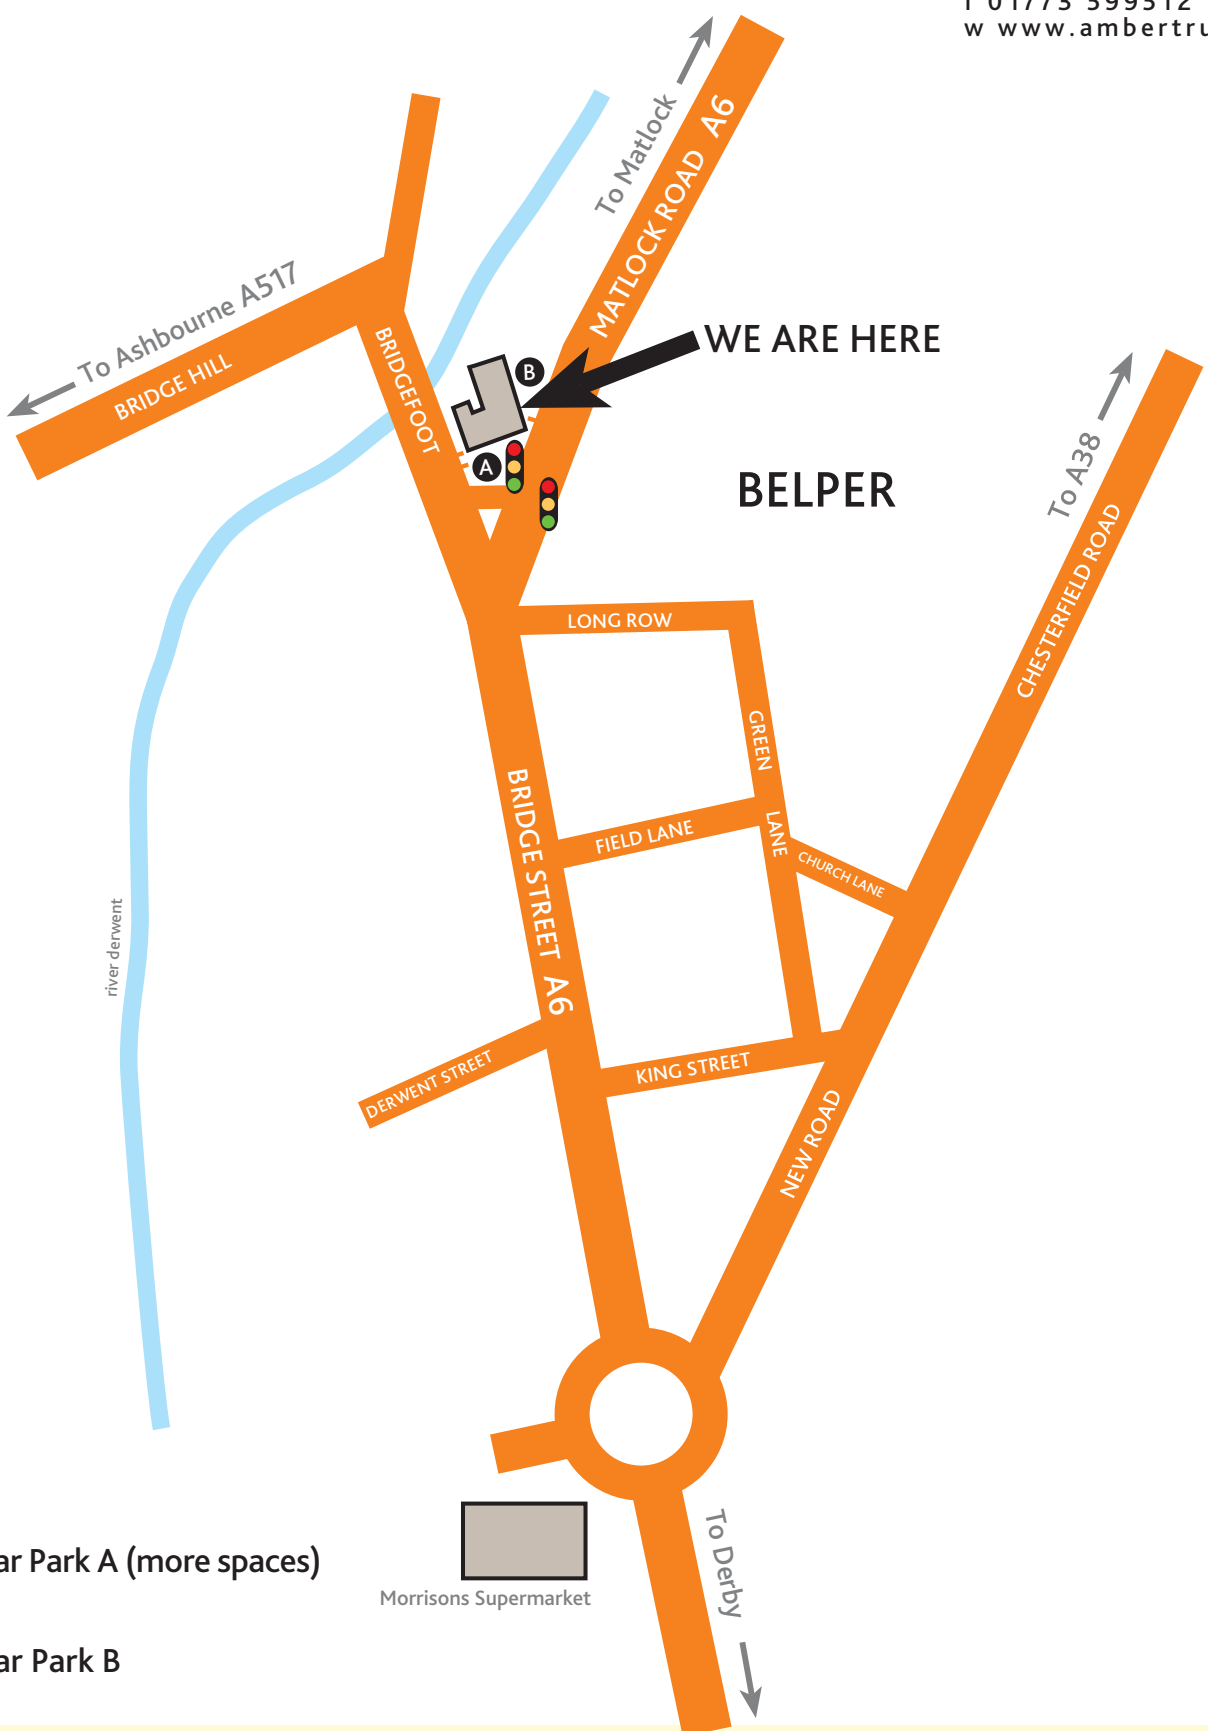

# AMBER TRUST

Supporting mental wellbeing

Suite 4a  
East Mill  
Bridge Foot, Belper  
Derbyshire DE56 2UA

t 01773 599599  
f 01773 599512  
w [www.ambertrust.co.uk](http://www.ambertrust.co.uk)

**A** Car Park A (more spaces)

**B** Car Park B

  
Morrisons Supermarket